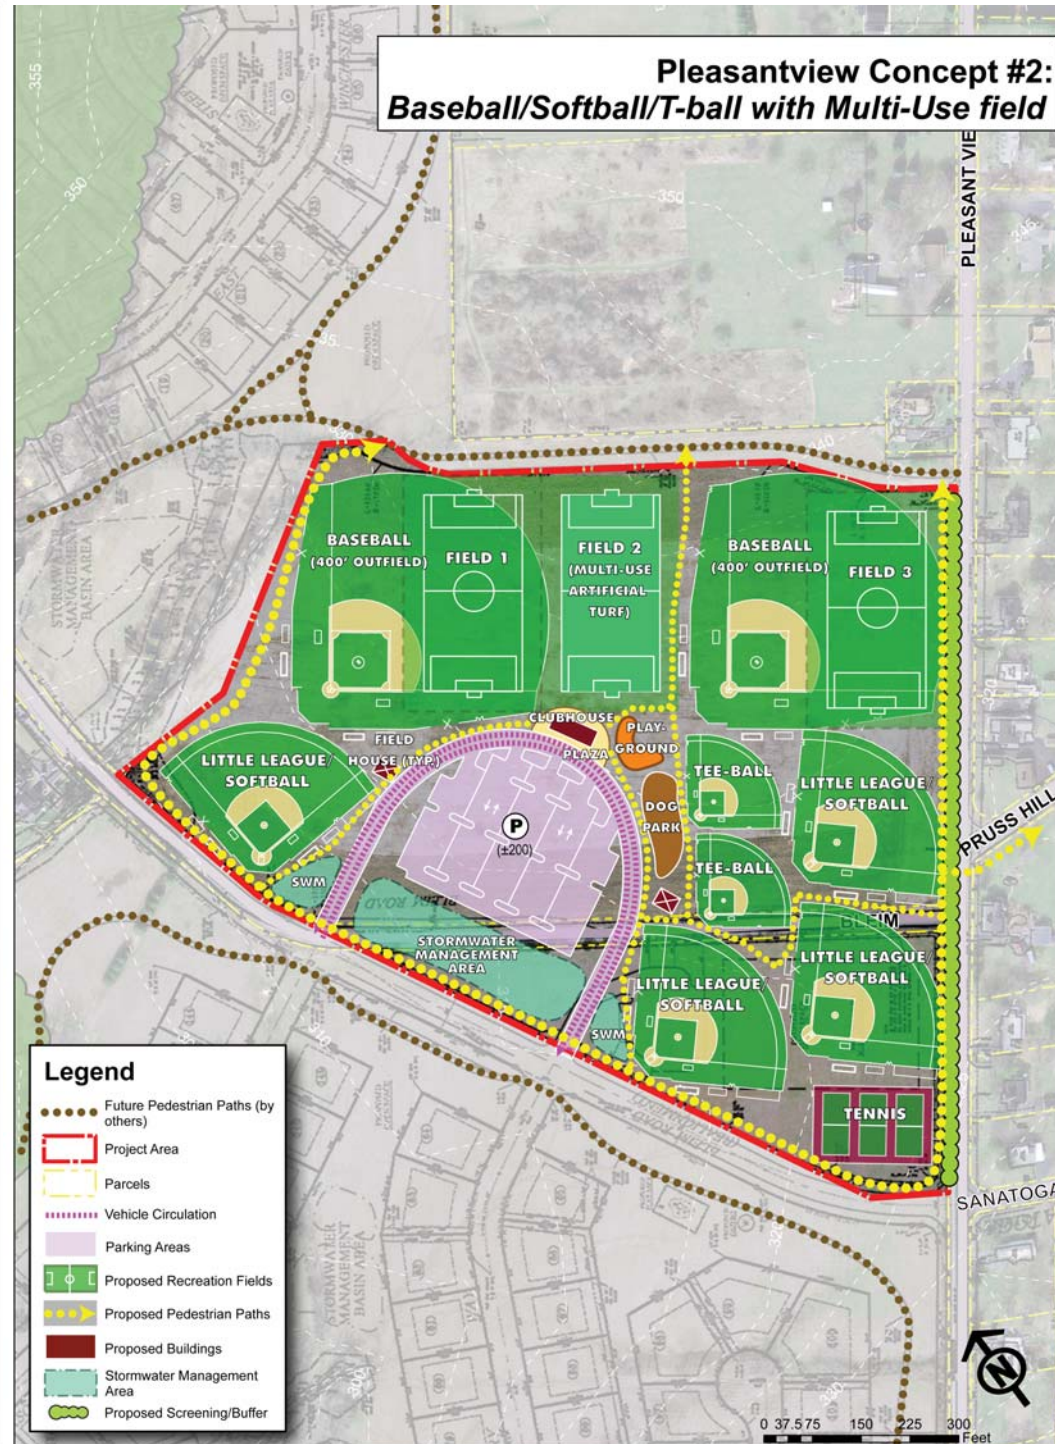

- PROPOSED FACILITIES DATA:**
- 3 - 400' baseball fields with 2 bullpens
  - 4 - little league baseball / softball fields
  - 3 - 300' soccer fields overlaid onto baseball fields
  - 200 parking spaces
  - Perimeter fitness loop trail
  - Clubhouse: meeting rooms, restrooms, snack bar, storage
  - Playground
  - 2 - Fieldhouse / storage

- PROPOSED FACILITIES DATA:**
- 2 - 400' baseball fields with 2 bullpens
  - 1 - multi-use artificial turf field
  - 4 - little league baseball / softball fields
  - 2 - tee-ball fields
  - 2 - 300' soccer fields overlaid onto baseball fields
  - 3 - tennis courts
  - 200 parking spaces
  - Dog park
  - Perimeter fitness loop trail
  - Clubhouse: meeting rooms, restrooms, snack bar, storage
  - Playground
  - 2 - Fieldhouse / storage

- PROPOSED FACILITIES DATA:**
- 1 - 400' baseball field with 1 bullpen
  - 1 - 300' soccer field overlaid onto baseball field
  - 7 - little league baseball / softball fields with 1 bullpen
  - 4 - tee-ball fields
  - 3 - tennis courts
  - 200 parking spaces
  - Unprogrammed play area
  - Perimeter fitness loop trail
  - Clubhouse: meeting rooms, restrooms, snack bar, storage
  - Playground
  - 3 - Fieldhouse / storage