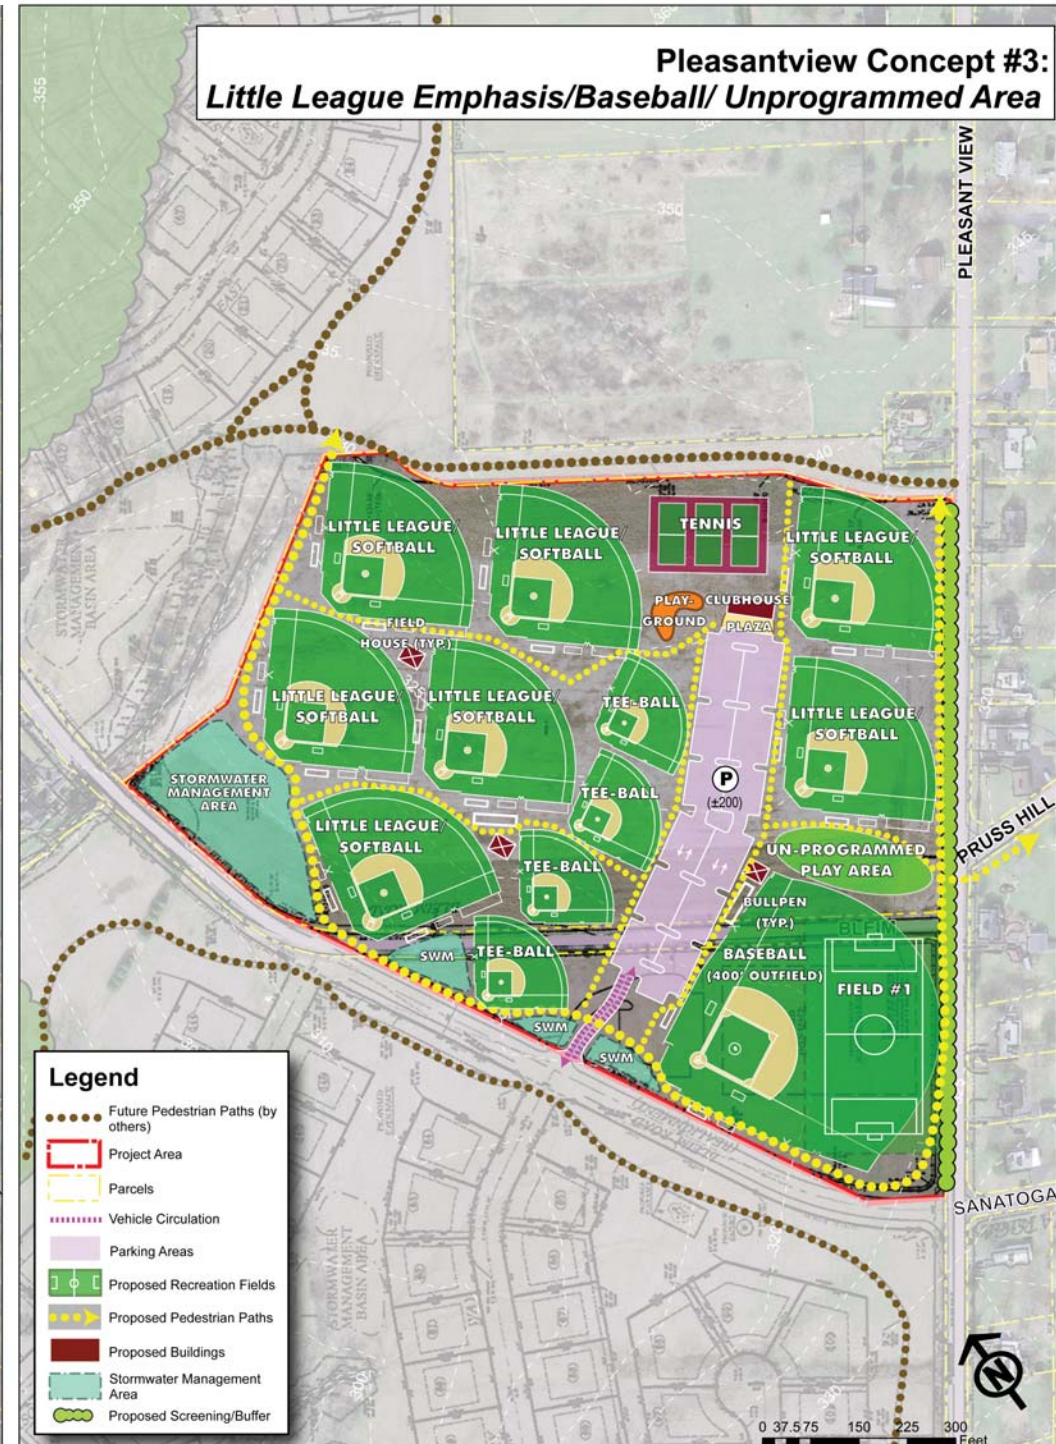

- PROPOSED FACILITIES DATA:**
- 3 - 400' baseball fields with 2 bullpens
  - 4 - little league baseball / softball fields
  - 3 - 300' soccer fields overlaid onto baseball fields
  - 200 parking spaces
  - Perimeter fitness loop trail
  - Clubhouse: meeting rooms, restrooms, snack bar, storage
  - Playground
  - 2 - Fieldhouse / storage

- PROPOSED FACILITIES DATA:**
- 2 - 400' baseball fields with 2 bullpens
  - 1 - multi-use artificial turf field
  - 4 - little league baseball / softball fields
  - 2 - tee-ball fields
  - 2 - 300' soccer fields overlaid onto baseball fields
  - 3 - tennis courts
  - 200 parking spaces
  - Dog park
  - Perimeter fitness loop trail
  - Clubhouse: meeting rooms, restrooms, snack bar, storage
  - Playground
  - 2 - Fieldhouse / storage

- PROPOSED FACILITIES DATA:**
- 1 - 400' baseball field with 1 bullpen
  - 1 - 300' soccer field overlaid onto baseball field
  - 7 - little league baseball / softball fields with 1 bullpen
  - 4 - tee-ball fields
  - 3 - tennis courts
  - 200 parking spaces
  - Unprogrammed play area
  - Perimeter fitness loop trail
  - Clubhouse: meeting rooms, restrooms, snack bar, storage
  - Playground
  - 3 - Fieldhouse / storage