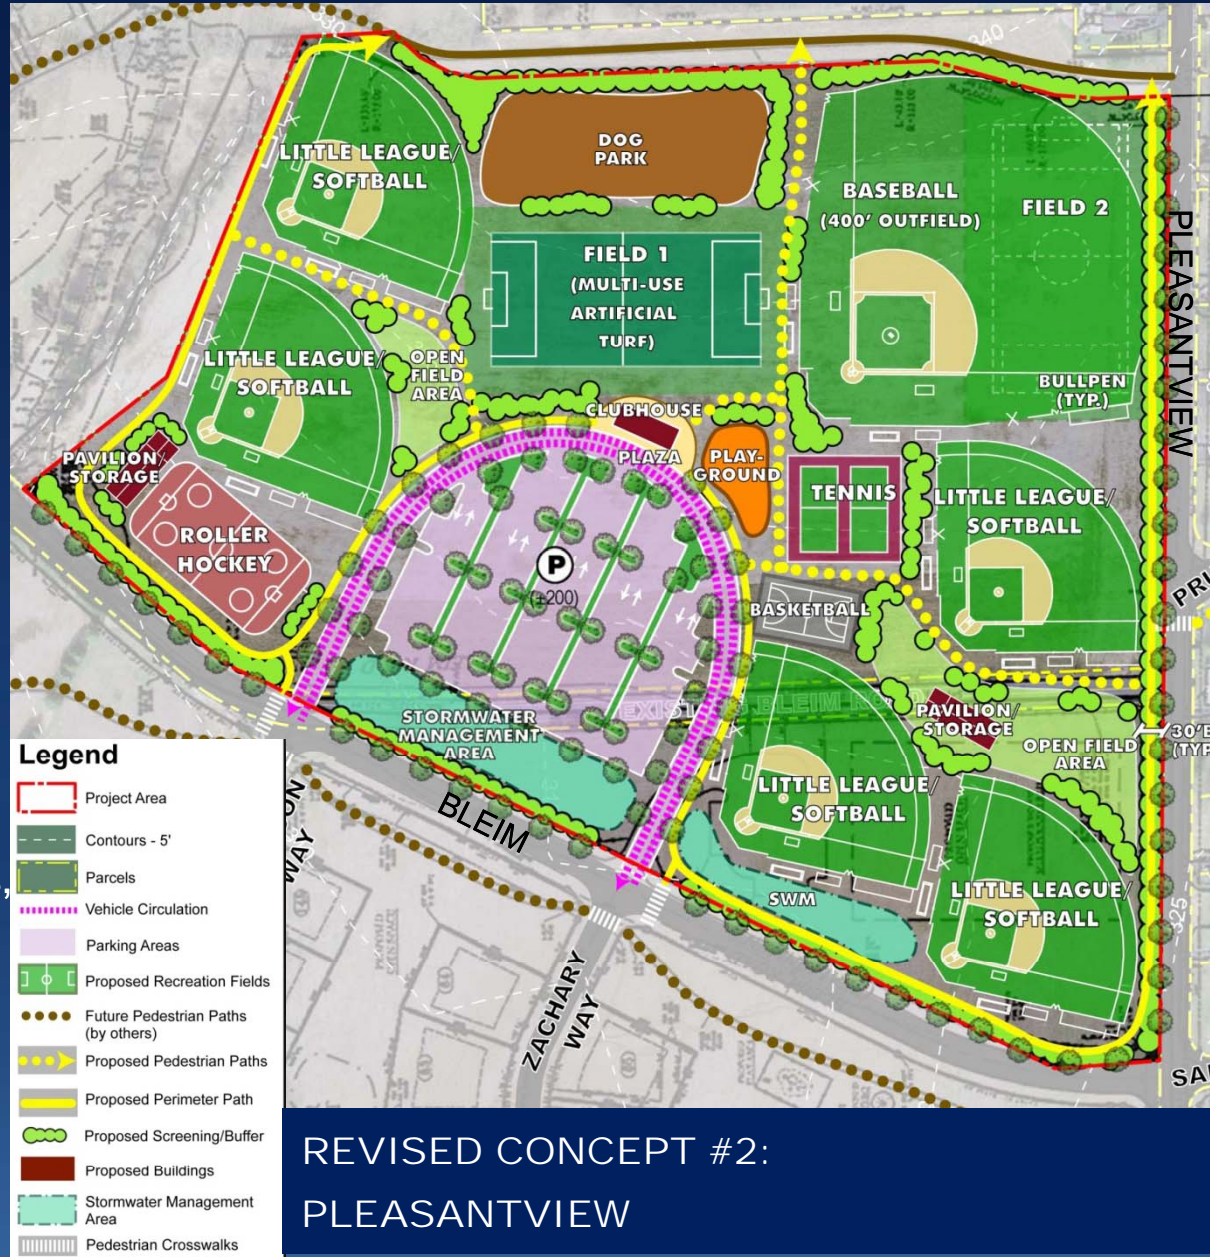

## PROPOSED FACILITIES DATA:

- 5 little league / softball fields
- 2 tennis courts
- 1 full sized baseball field with
- 1 soccer overlay (in baseball outfield)
- 1 multi-use artificial turf field (lighted)
- 1 roller hockey court (lighted)
- 1 acre dog park
- 1 playground
- 1 basketball court
- 2 open field areas (1.25 acres total for free play)
- 2 pavilions with 1,300 SF field storage
- 1-2,000 SF clubhouse: meeting rooms, restrooms, storage, snack bar
- 200 parking spaces
- .86 mile perimeter loop trail -1.2 miles of trails in total

REVISED CONCEPT #2:  
PLEASANTVIEW

GERALD RICHARDS PARK & PLEASANTVIEW PARK - MASTER SITE PLANS