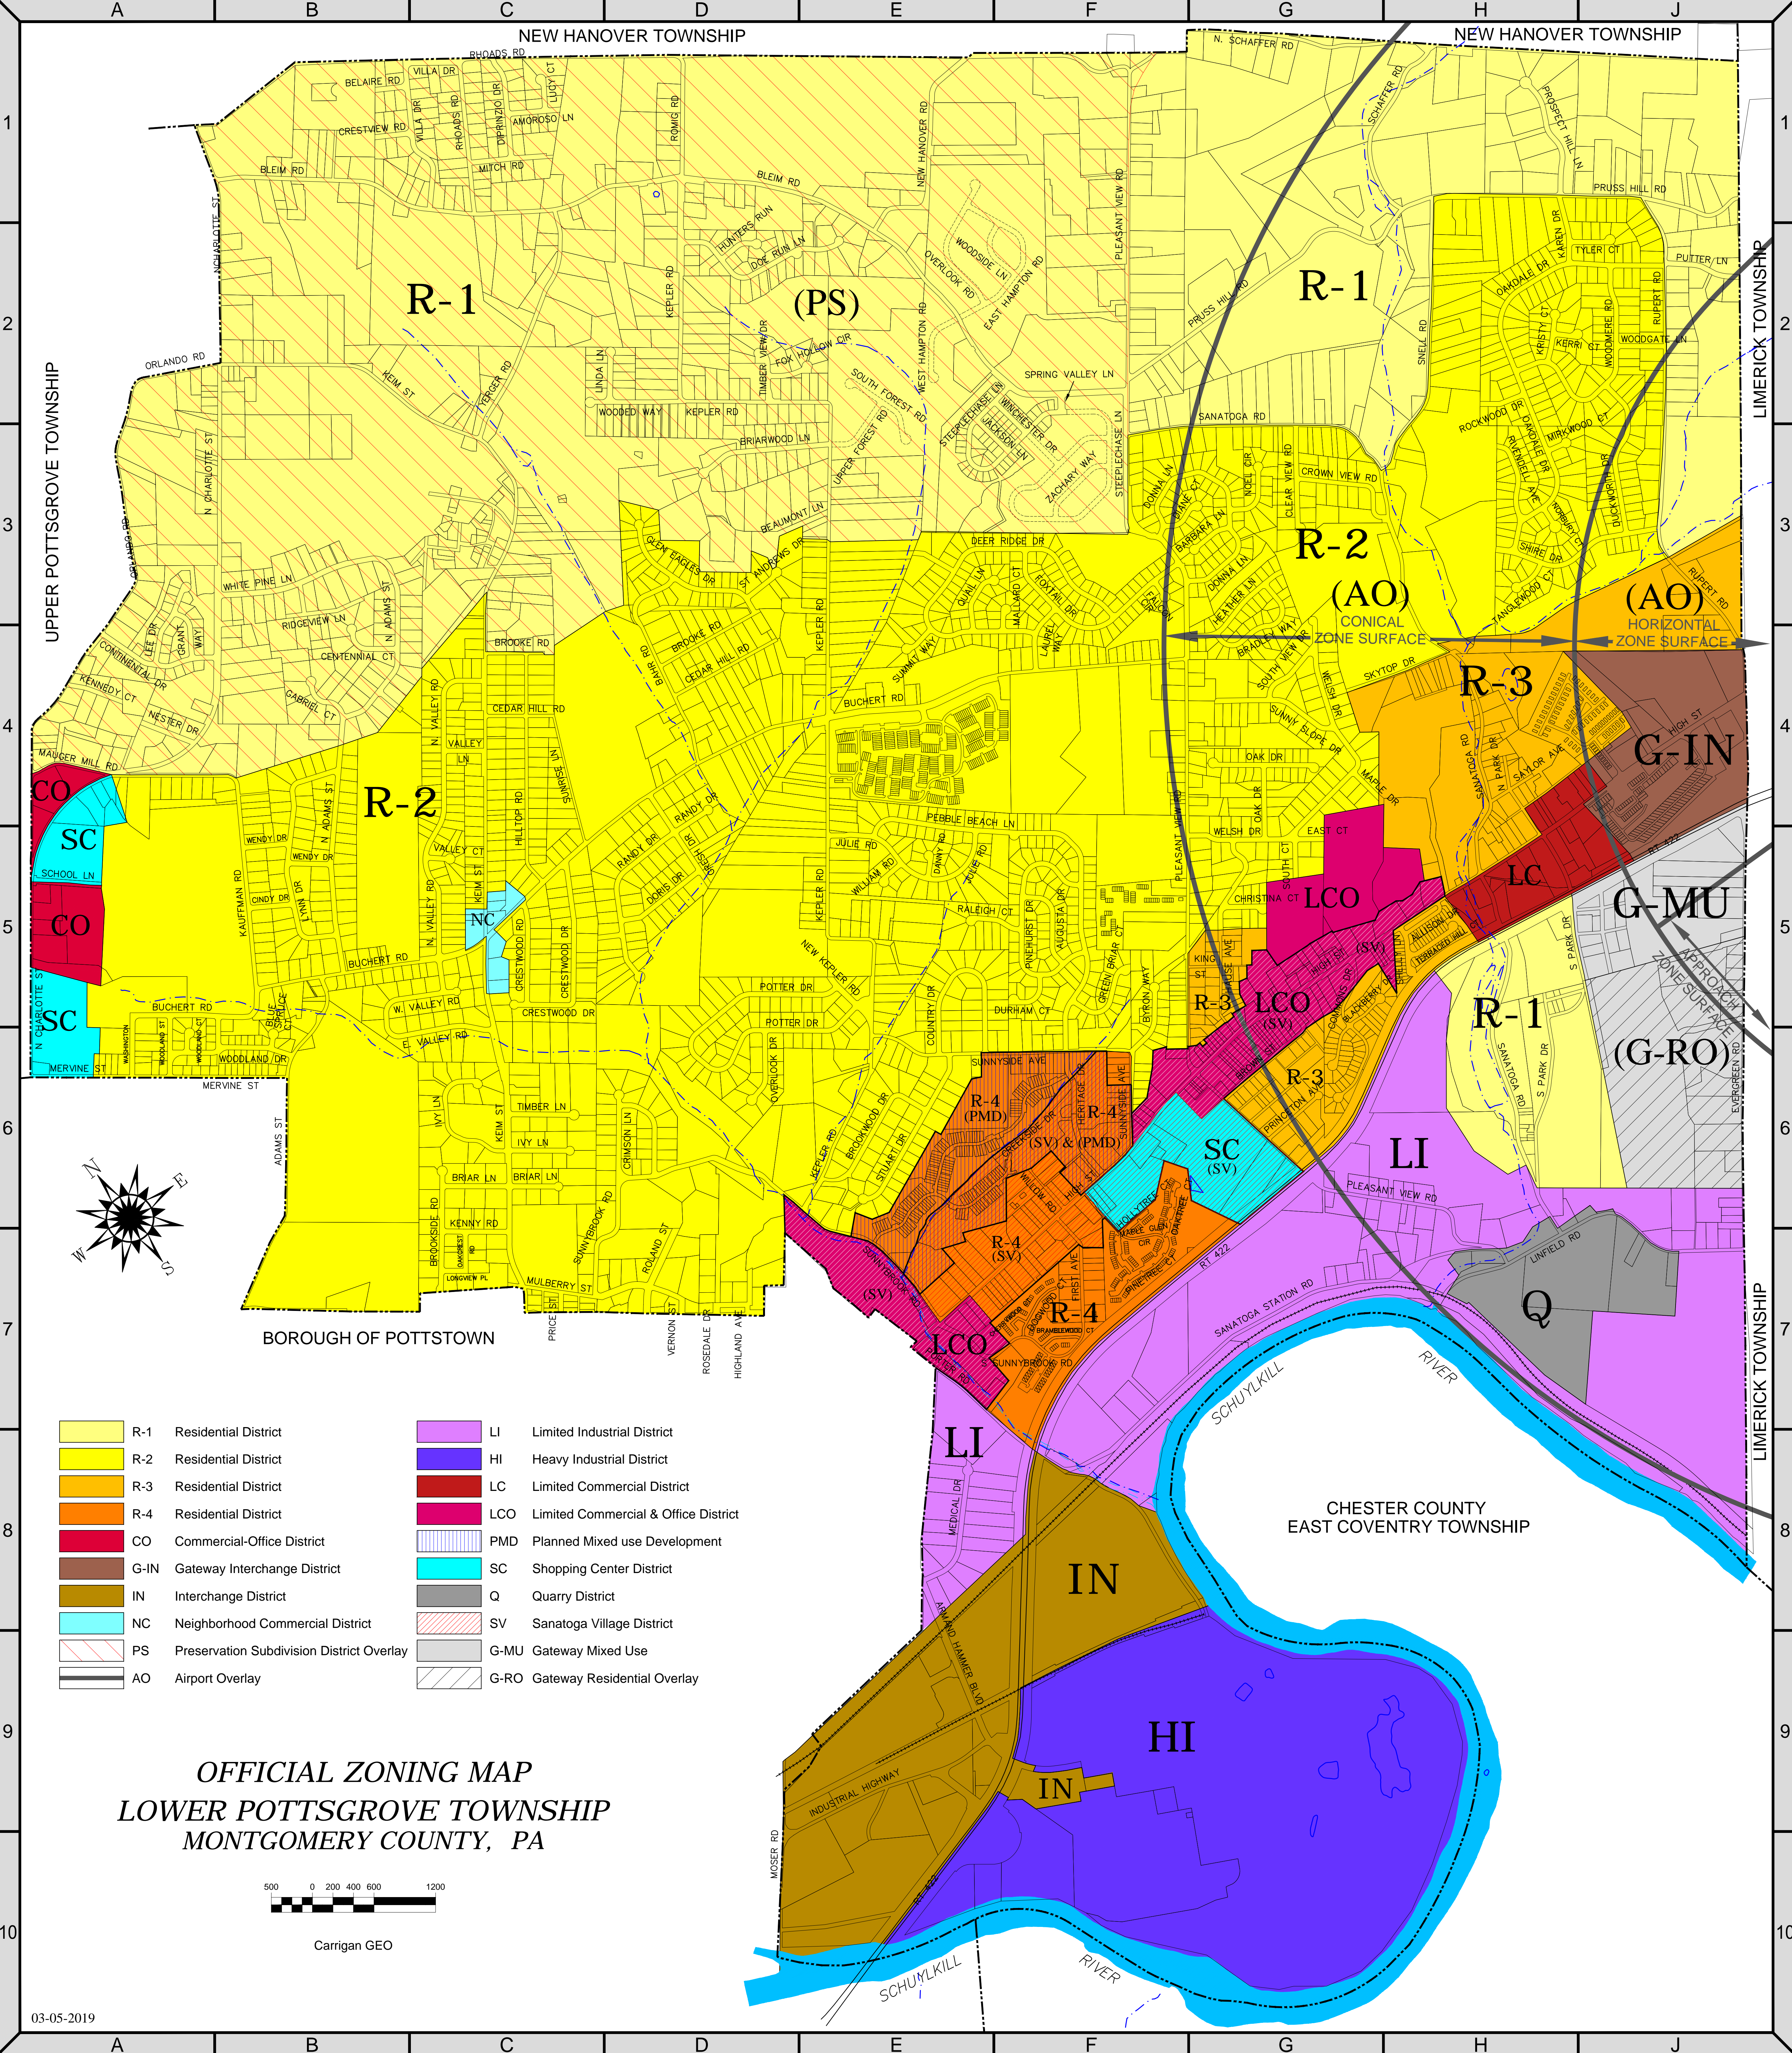

UPPER POTTSBORO TOWNSHIP

LIMERICK TOWNSHIP

LIMERICK TOWNSHIP

BOROUGH OF POTTSBORO

CHESTER COUNTY
EAST COVENTRY TOWNSHIP

OFFICIAL ZONING MAP
LOWER POTTSBORO TOWNSHIP
MONTGOMERY COUNTY, PA

Carrigan GEO